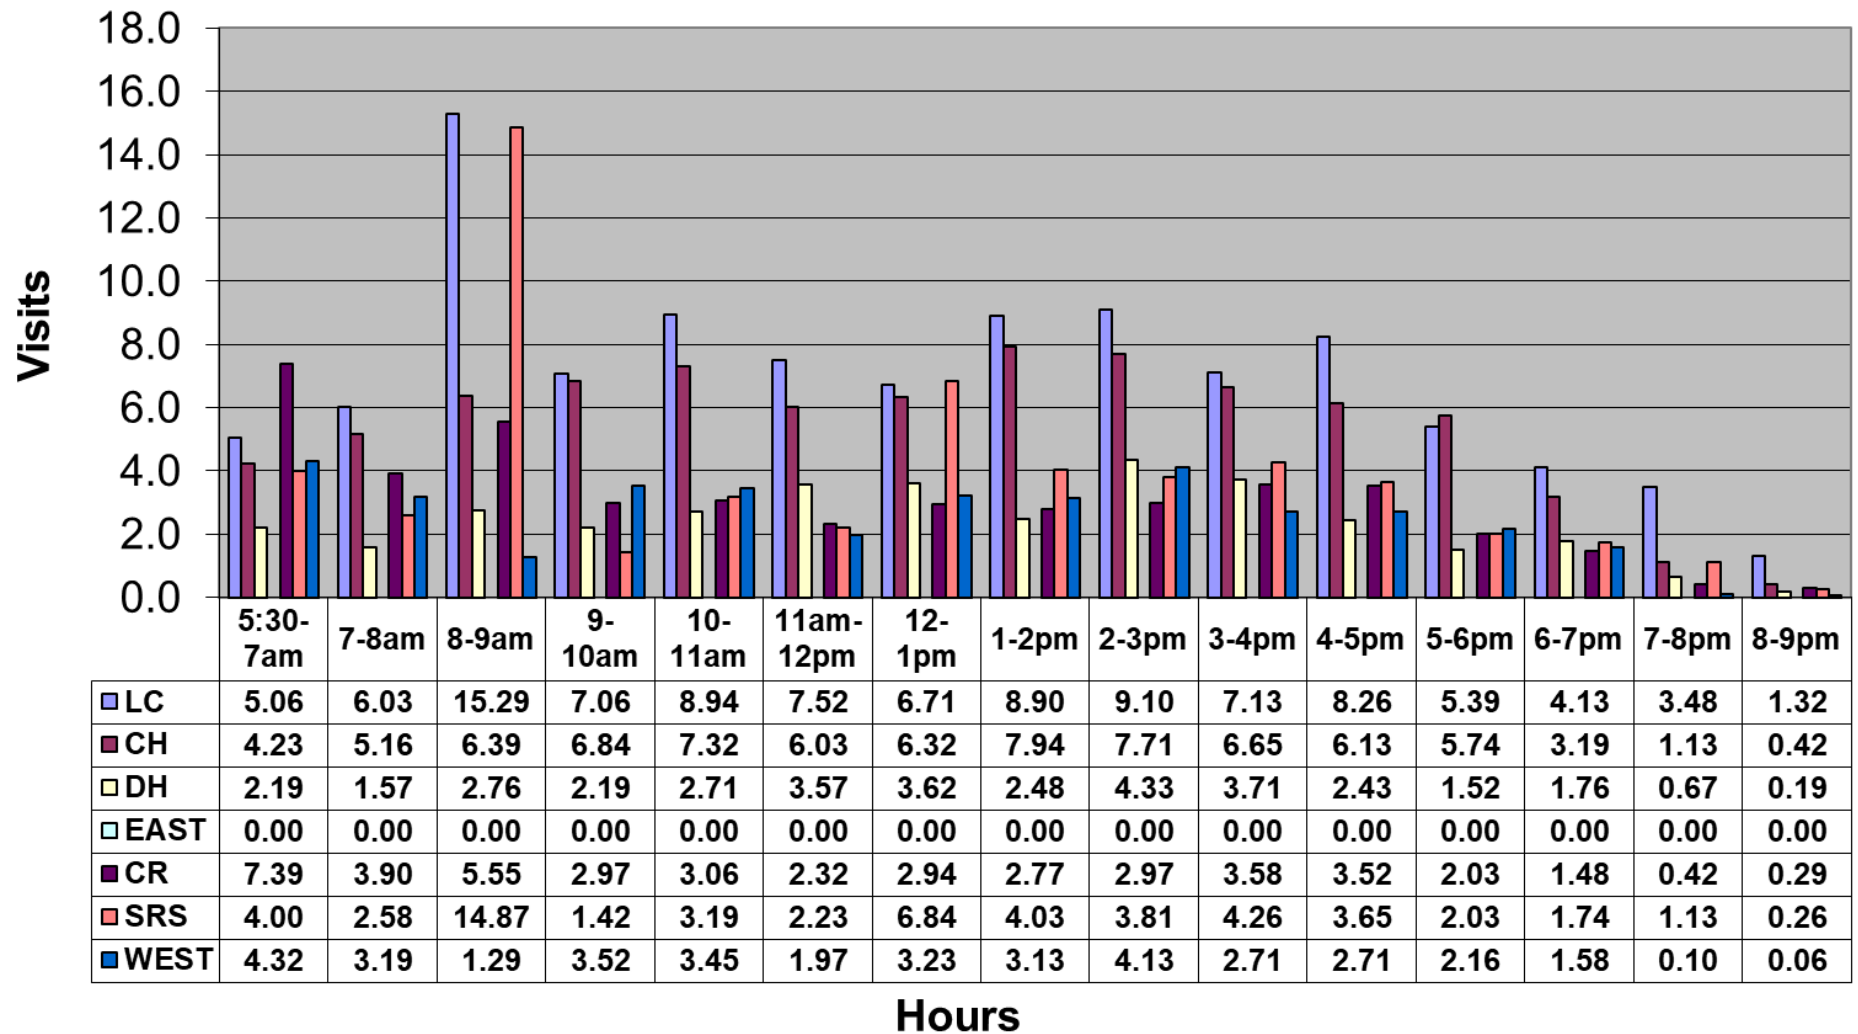

## May 2022 - Pool Use by Hour - Major Centers

	LC	CH	DH	EC	CR	SRS	WEST
<b>Total Visits</b>	3234	2517	750	0	1401	1737	1164
<b>Avg Daily</b>	104	81	36	0	45	56	38
<b>Avg Hourly</b>	6.73	5.24	2.30	0.00	2.92	3.61	2.42

### May 2022 - Satellite Centers - Pool Use by Hour

### Visits By Hour

	ABN	ABS	CP1	CP2	CV	MV
Total Visits	1223	818	159	1600	1019	524
Avg Visits Per Day	39.45	38.95	31.80	51.61	32.87	24.95
Avg Visits Per Hour	2.55	2.51	2.05	3.33	2.12	1.61