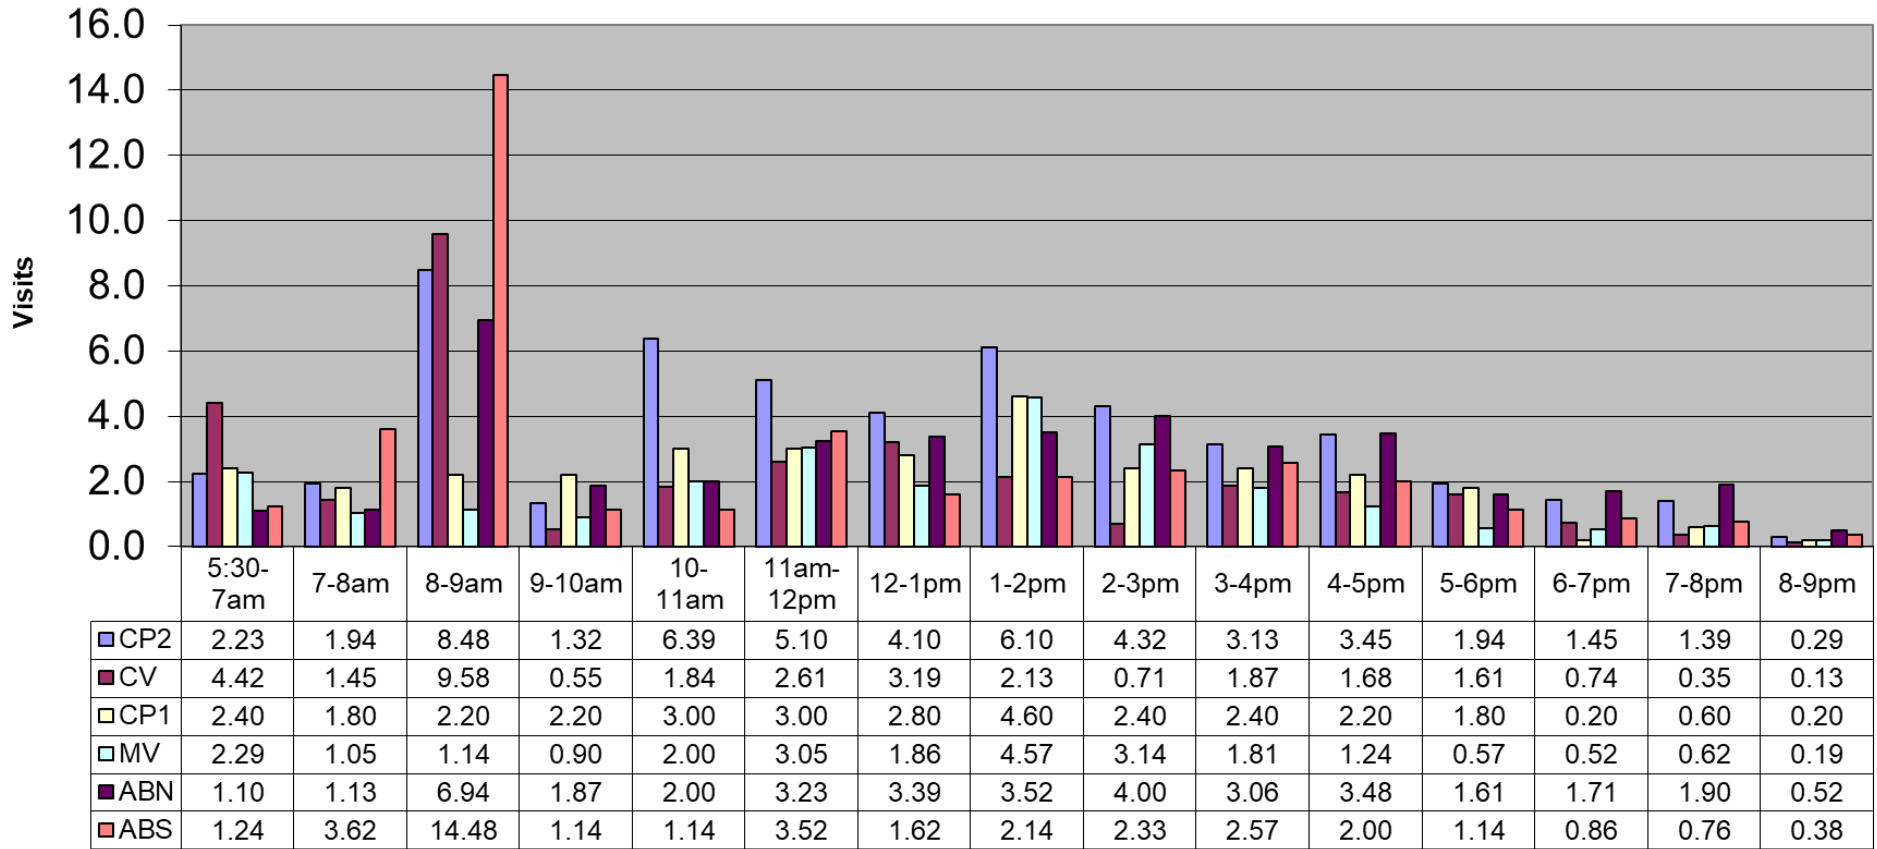

## May 2022 - Pool Use by Hour - Major Centers

	LC	CH	DH	EC	CR	SRS	WEST
<b>Total Visits</b>	3234	2517	750	0	1401	1737	1164
<b>Avg Daily</b>	104	81	36	0	45	56	38
<b>Avg Hourly</b>	6.73	5.24	2.30	0.00	2.92	3.61	2.42

### May 2022 - Satellite Centers - Pool Use by Hour

### Visits By Hour

	ABN	ABS	CP1	CP2	CV	MV
Total Visits	1223	818	159	1600	1019	524
Avg Visits Per Day	39.45	38.95	31.80	51.61	32.87	24.95
Avg Visits Per Hour	2.55	2.51	2.05	3.33	2.12	1.61